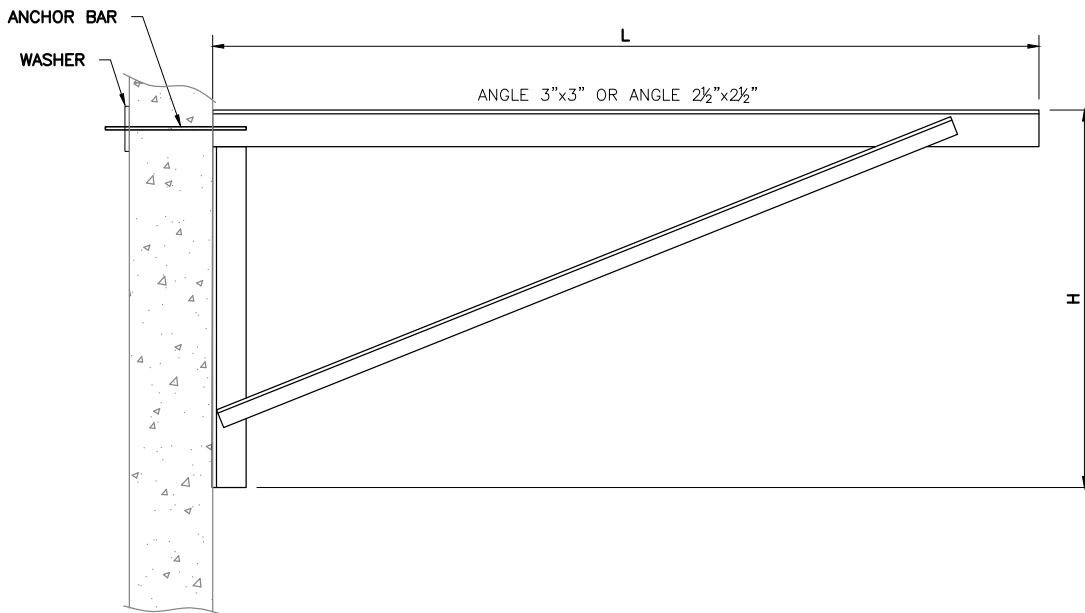

BRACKETS

Our metal brackets come in multiple sizes to suit all precast step and deck installation situations. Due to their lightweight fabrication, our brackets are multi-functional and perfectly suited for applications on the front, side or rear of a home. Bracket sizes range from 2' to 14' and are carried in stock.

H (in)	L (in)
12	24
15	36
18	42
20	48
24	52
28	60
30	64
30	72
30	78
30	84
30	96
38	108
38	120
48	144
48	168

Need Help? Contact us today to request a quote or get more information about our products.

MARCUS: Cell: 403-801-9025  
CALGARY/RED DEER Office: 403-261-3851